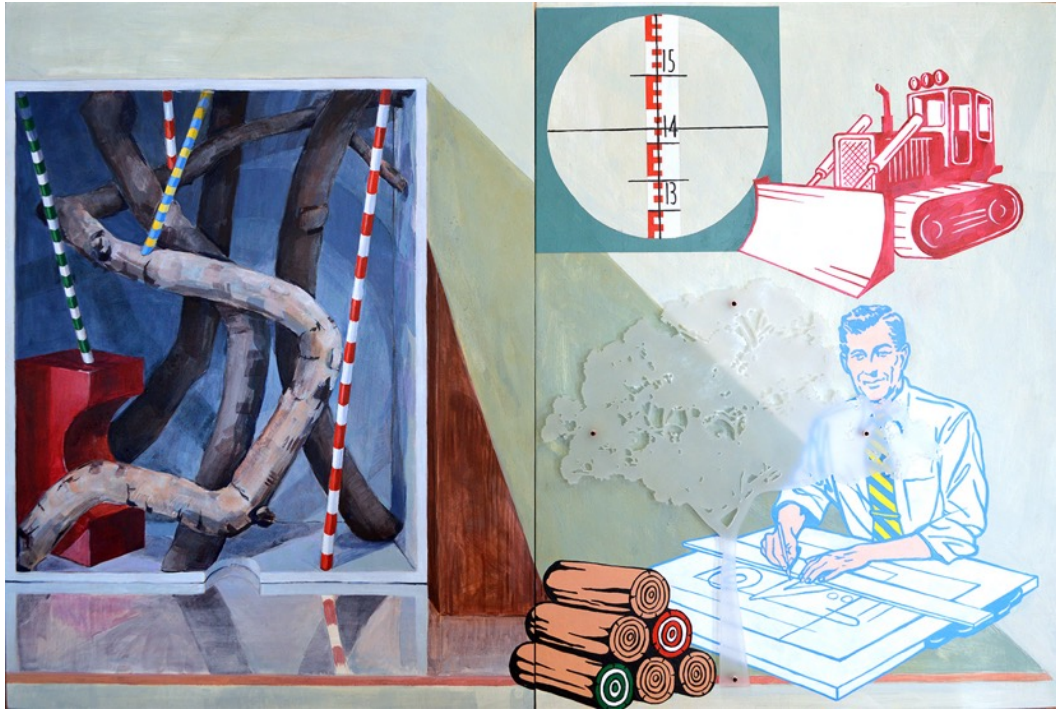

Catalogue No. 7

The Meaning of (Still) Life: Urban Forest

Acrylic on Plywood with laser cut perspex

Diptych 41 x 61 cms

$2000