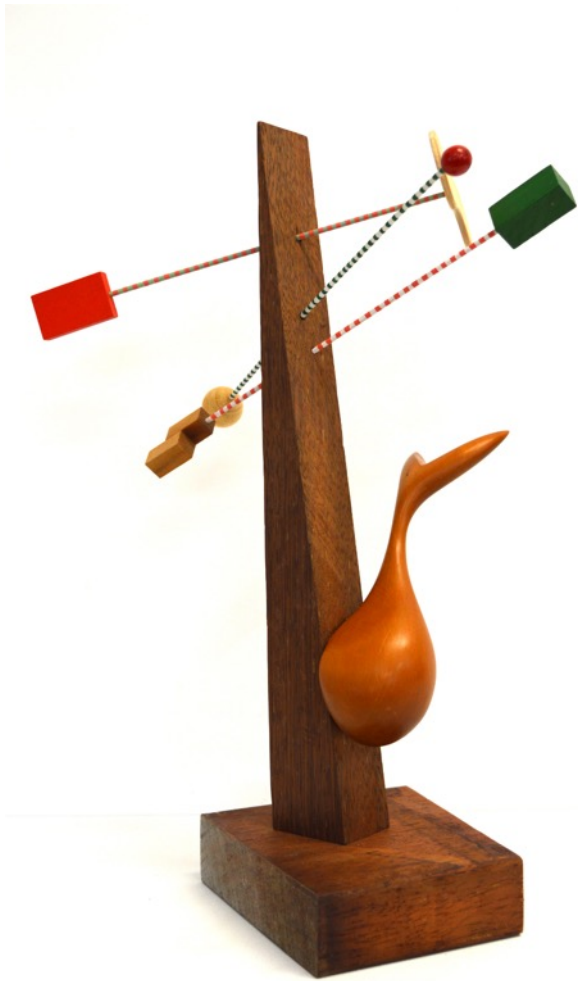

Catalogue No. 28

Curved Constellation

Timber, found objects, bamboo, paint

41 x 25 x 26 cms
$700