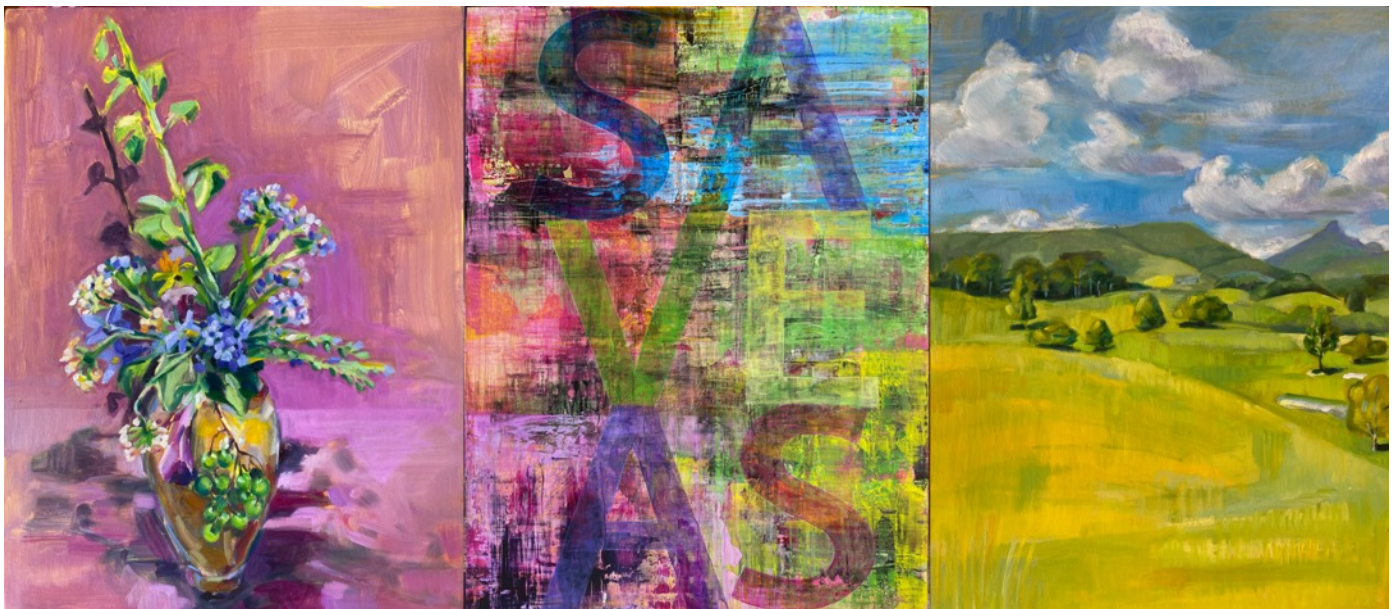

Catalogue No. 18

Still-Scape: Tweed Weeds #11- Save As

Acrylic and Oil on Plywood

Triptych 40 x 92 cms

$3000