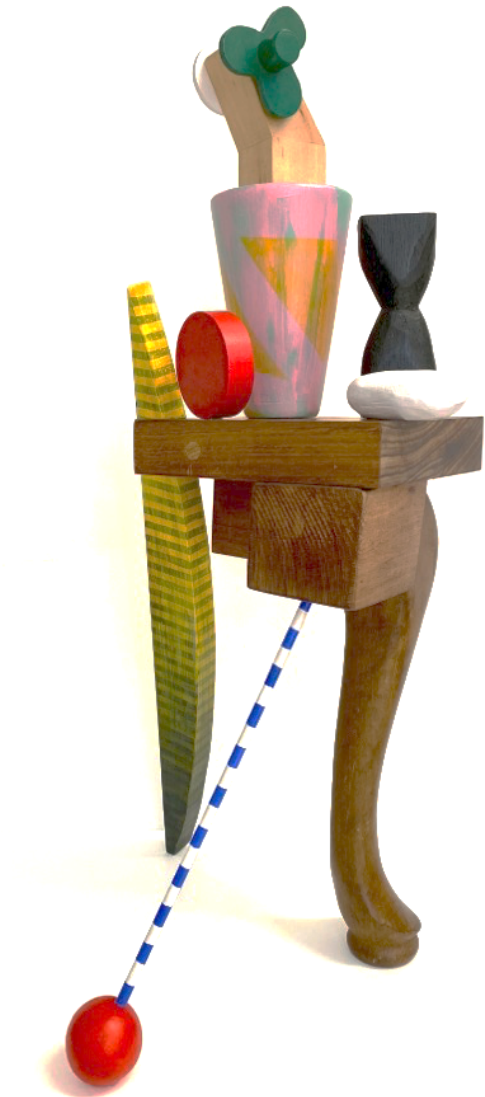

*Still-Scape: Tweed Weeds #12- Undo*

Acrylic and Oil on Plywood

Triptych 40 x 92 cms

\$3000

Catalogue No. 20

*Woman with Top Knot*  
Timber, bamboo, found objects  
65 x 19 x 11 cms  
**\$700**

Catalogue No. 21

*Tripod #6*  
Found objects, paint  
59 x 19 x 14 cms  
**\$700**

Catalogue No. 22

*Tripod #5*

Timber, bamboo, found objects, paint  
43 x 30 x 27 cms  
\$700

Catalogue No. 23

*Still Life #2 (Spinning Component)*