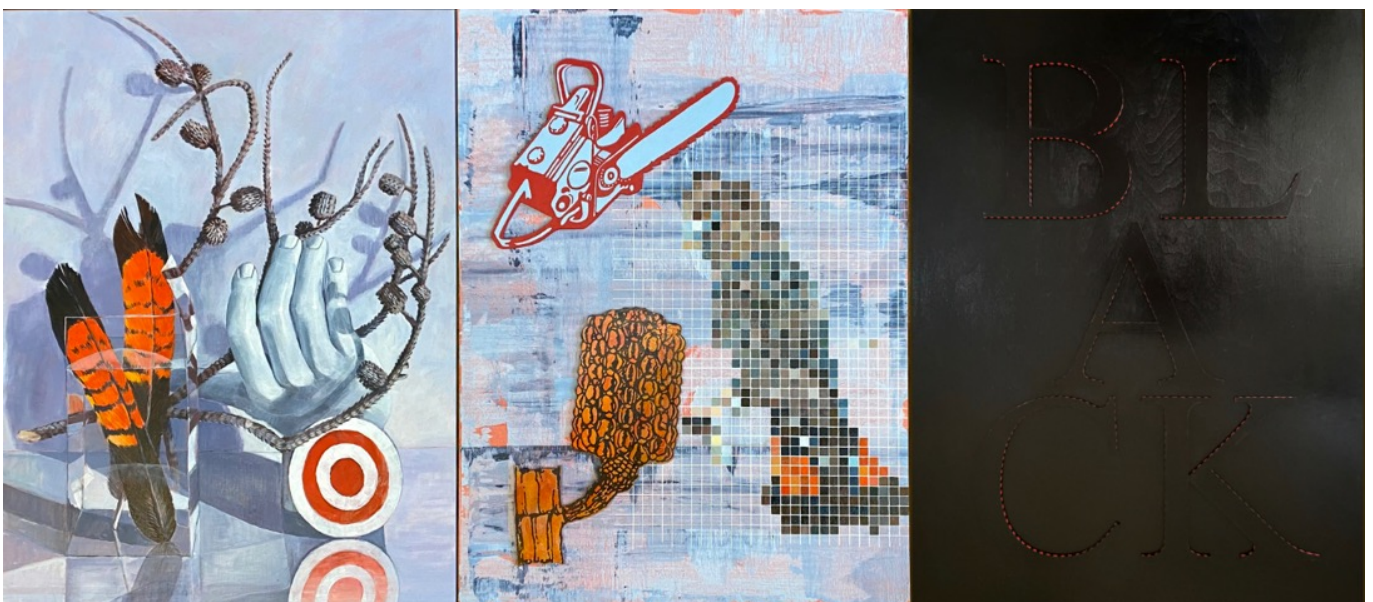

## *The Meaning of (Still) Life: An Unnatural History - The Corroboree Frog*

Acrylic on Plywood with engraved perspex and hand cut ply motifs

Triptych 61 x 137 cms

\$6,000

Catalogue No. 2