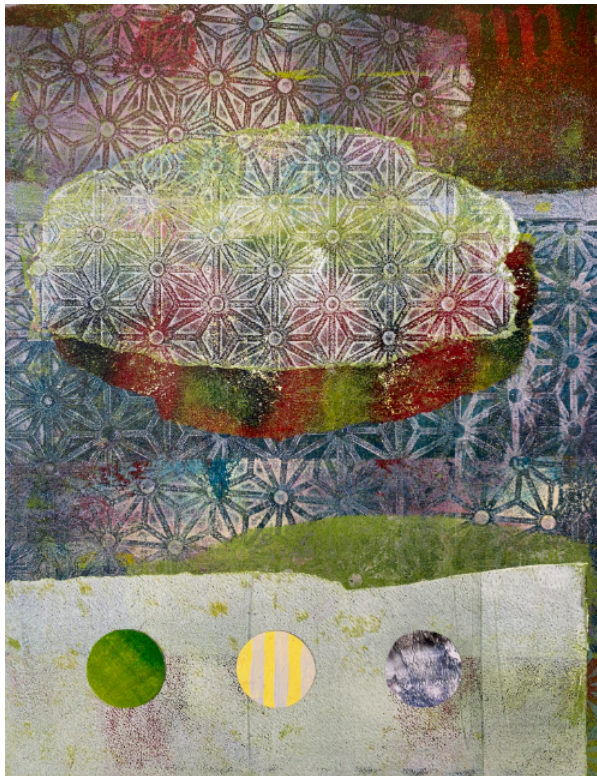

Leigh Schoenheimer - Wild Summer Days

ONLINE SALES at - <https://www.wildcanary.com.au/wild-summer-days-christmas-exhibition>

1 **Abstract Assemblage 2** 52 x 40cms **\$800**
Acrylic and timber on plywood,
laser cut component. Flush framed

2 **Abstract Assemblage 7** 52 x 40cms **\$800**
Acrylic and timber on plywood,
laser cut components. Flush framed

3 **Abstract Assemblage 5** 20 x 20cms **\$450**
Acrylic and found timber on
plywood, Flush framed

4 **Composition 1** 41 x 35cms **\$400**
Monoprint on paper with collage
elements Oak framed with
matt, underglass

5 **Composition 4** 41 x 35cms **\$400**
Monoprint on paper with collage
elements Oak framed with
matt, underglass

6 **Composition 5** 41 x 35cms **\$400**
Monoprint on paper with collage
elements Oak framed with
matt, underglass

7 **Composition 10**
Monoprint on paper with collage
elements

42 x 30cms
Matted and
presented in
crystal sleeve
(to fit A3 frame)